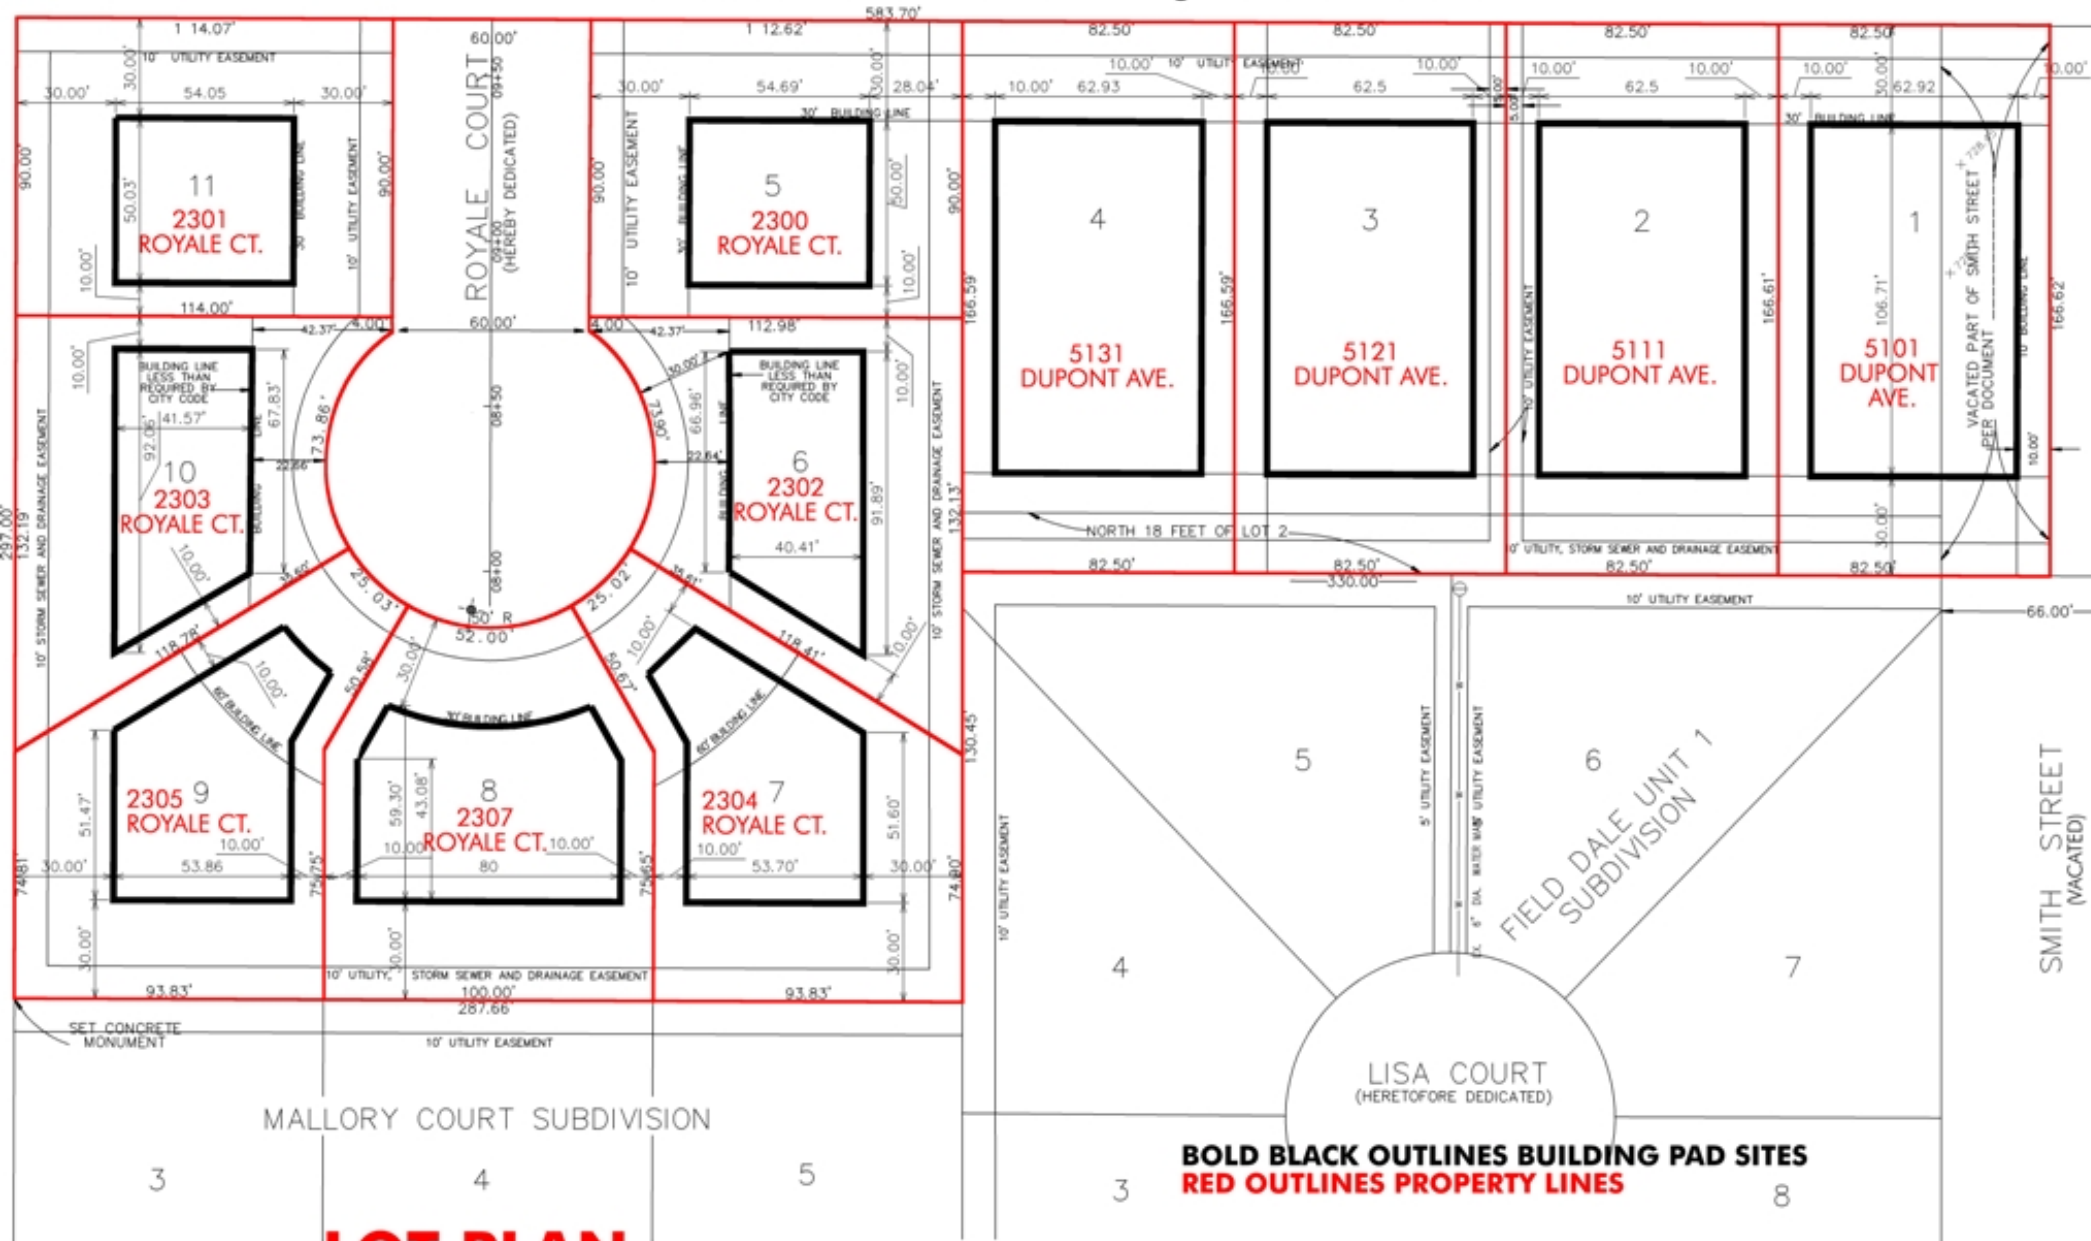

Field Dale Unit 2 Subdivision - Rolling Meadows, Illinois

LOT PLAN

BOLD BLACK OUTLINES BUILDING PAD SITES
RED OUTLINES PROPERTY LINES